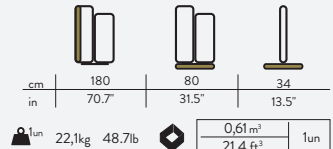

WOODEN CRATE SHIPPING

carson high
MV.4563

WOODEN CRATE SHIPPING

carson tall
MV.4951

WOODEN CRATE SHIPPING

cintura dining chair
CD.4469

cm	86,5	64,5 / 47	49,5	58
in	34"	25.5" / 18.5"	19.5"	22.7"

1un	12,7kg	28lb		0,40 m ³ 14,1 ft ³	1un
-----	--------	------	--	---	-----