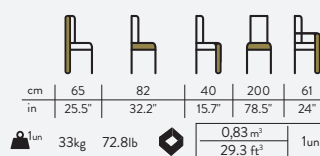

WOODEN CRATE SHIPPING