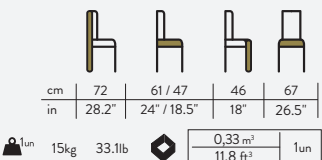

REINFORCED CARDBOARD BOX + PALLET SHIPPING