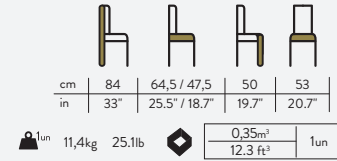

REINFORCED CARDBOARD BOX + PALLET SHIPPING