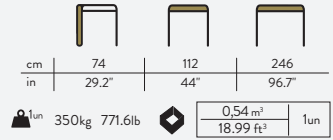

bellagio dining table
MR.5254

WOODEN CRATE SHIPPING