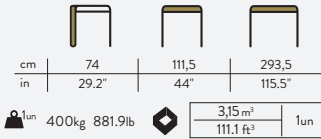

bellagio dining table xl
MR.5255

WOODEN CRATE SHIPPING