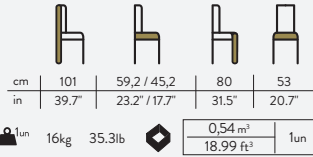

REINFORCED CARDBOARD BOX + PALLET SHIPPING