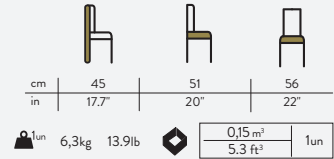

REINFORCED CARDBOARD BOX + PALLET SHIPPING