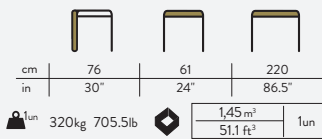

WOODEN CRATE SHIPPING

bellagio dining table xl
MR.5255

WOODEN CRATE SHIPPING

bellagio sideboard
MV.5252

WOODEN CRATE SHIPPING

bellagio modular sideboard
MV.5253

WOODEN CRATE SHIPPING

carson low
MV.4653