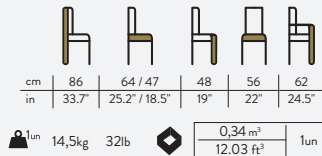

REINFORCED CARDBOARD BOX + PALLET SHIPPING