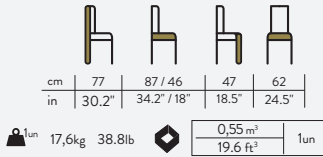

cm	88,5	65,4 / 44	46,5	67	61
in	34.7"	25.7" / 17.2"	18.2"	26.5"	24"

1un	10,5kg	23.1lb		0,40 m ³ 14.2 ft ³	1un
-----	--------	--------	--	---	-----

REINFORCED CARDBOARD BOX + PALLET SHIPPING

duchess cage
MP.3746

cm	150	86 / 49	47	78	53
in	59"	33.7" / 19.2"	18.5"	30.7"	20.7"

1un	15,9kg	35lb		1,2 m ³ 41.3 ft ³	1un
-----	--------	------	--	--	-----

WOODEN CRATE SHIPPING

edge class lounge chair
CD.04Y3

WOODEN CRATE SHIPPING