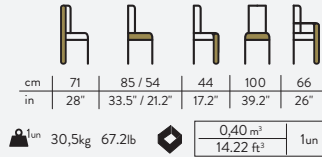

REINFORCED CARDBOARD BOX + PALLET SHIPPING