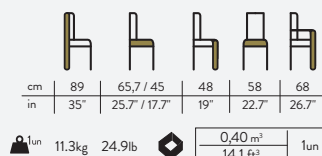

REINFORCED CARDBOARD BOX + PALLET SHIPPING