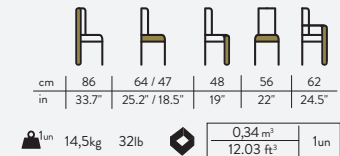

REINFORCED CARDBOARD BOX + PALLET SHIPPING