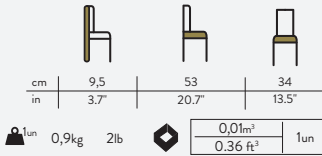

REINFORCED CARDBOARD BOX + PALLET SHIPPING