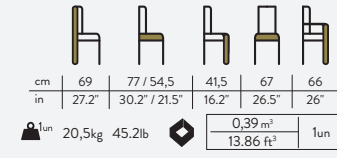

REINFORCED CARDBOARD BOX + PALLET SHIPPING