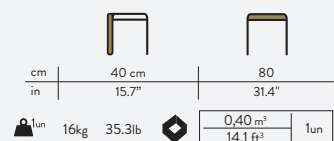

REINFORCED CARDBOARD BOX + PALLET SHIPPING

WOODEN CRATE SHIPPING

REINFORCED CARDBOARD BOX + PALLET SHIPPING

REINFORCED CARDBOARD BOX + PALLET SHIPPING

REINFORCED CARDBOARD BOX + PALLET SHIPPING

REINFORCED CARDBOARD BOX + PALLET SHIPPING

REINFORCED CARDBOARD BOX + PALLET SHIPPING

REINFORCED CARDBOARD BOX + PALLET SHIPPING

WOODEN CRATE SHIPPING