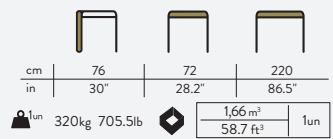

WOODEN CRATE SHIPPING

bellagio dining table xl
MR.5255

WOODEN CRATE SHIPPING

bellagio sideboard
MV.5252

WOODEN CRATE SHIPPING

bellagio modular sideboard
MV.5253

WOODEN CRATE SHIPPING

carson low
MV.4653