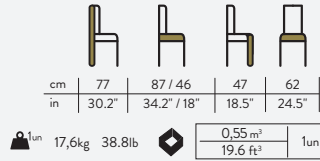

WOODEN CRATE SHIPPING