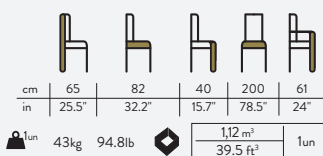

WOODEN CRATE SHIPPING