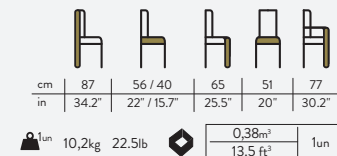

cm	150	86 / 49	47	78	53
in	59"	33.7" / 19.2"	18.5"	30.7"	20.7"

1un	15,9kg	35lb		1,2 m ³ 41.3 ft ³	1un
-----	--------	------	--	--	-----

WOODEN CRATE SHIPPING

edge class lounge chair
CD.04Y3

WOODEN CRATE SHIPPING

REINFORCED CARDBOARD BOX + PALLET SHIPPING

essex barstool
BA.2671

cm	100	56 / 40	78	51	90
in	39.2"	22" / 15.7"	30.7"	20"	35.5"

1un	10,2kg	22.5lb	0,38m ³	13.5ft ³	1un
-----	--------	--------	--------------------	---------------------	-----