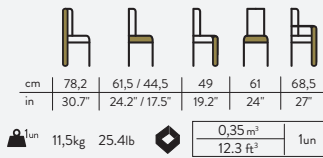

cm	150	86 / 49	47	78	53
in	59"	33.7" / 19.2"	18.5"	30.7"	20.7"

1un	15,9kg	35lb		1,2 m ³ 41.3 ft ³	1un
-----	--------	------	--	--	-----

WOODEN CRATE SHIPPING

edge class lounge chair
CD.04Y3

WOODEN CRATE SHIPPING

edge dune lounge chair
CD.04Y3

WOODEN CRATE SHIPPING

essex dining chair
CD.03Z3

REINFORCED CARDBOARD BOX + PALLET SHIPPING

essex armchair
CO.02Q5

REINFORCED CARDBOARD BOX + PALLET SHIPPING

essex lounge chair
CO.02Q6