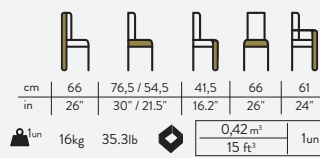

cm	150	86 / 49	47	78	53
in	59"	33.7" / 19.2"	18.5"	30.7"	20.7"

1un	15,9kg	35lb		1,2 m ³ 41.3 ft ³	1un
-----	--------	------	--	--	-----

WOODEN CRATE SHIPPING

edge class lounge chair
CD.04Y3

WOODEN CRATE SHIPPING

edge dune lounge chair
CD.04Y3

WOODEN CRATE SHIPPING

essex dining chair
CD.03Z3

REINFORCED CARDBOARD BOX + PALLET SHIPPING

essex armchair
CO.02Q5

REINFORCED CARDBOARD BOX + PALLET SHIPPING

essex lounge chair
CO.02Q6