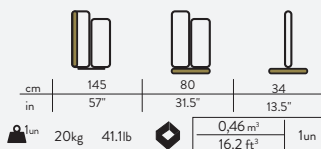

WOODEN CRATE SHIPPING

bellagio dining table xl
MR.5255

WOODEN CRATE SHIPPING

bellagio sideboard
MV.5252

WOODEN CRATE SHIPPING

bellagio modular sideboard
MV.5253

WOODEN CRATE SHIPPING

carson low
MV.4653