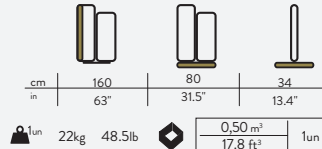

WOODEN CRATE SHIPPING