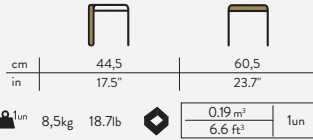

REINFORCED CARDBOARD BOX + PALLET SHIPPING